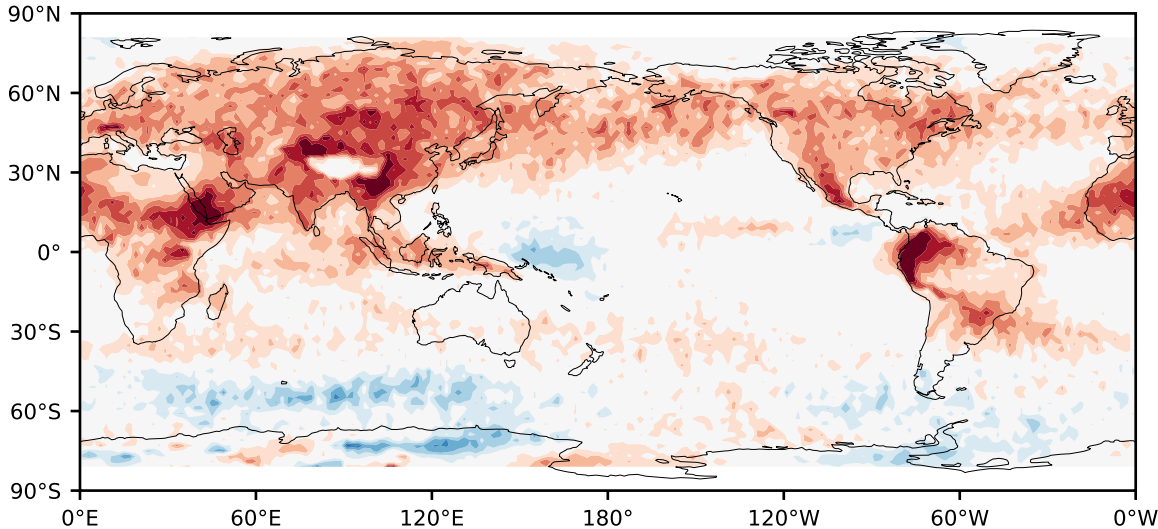

# Model - Observations

Max 26.57  
Mean -6.14  
Min -64.23

RMSE 10.41  
CORR 0.69