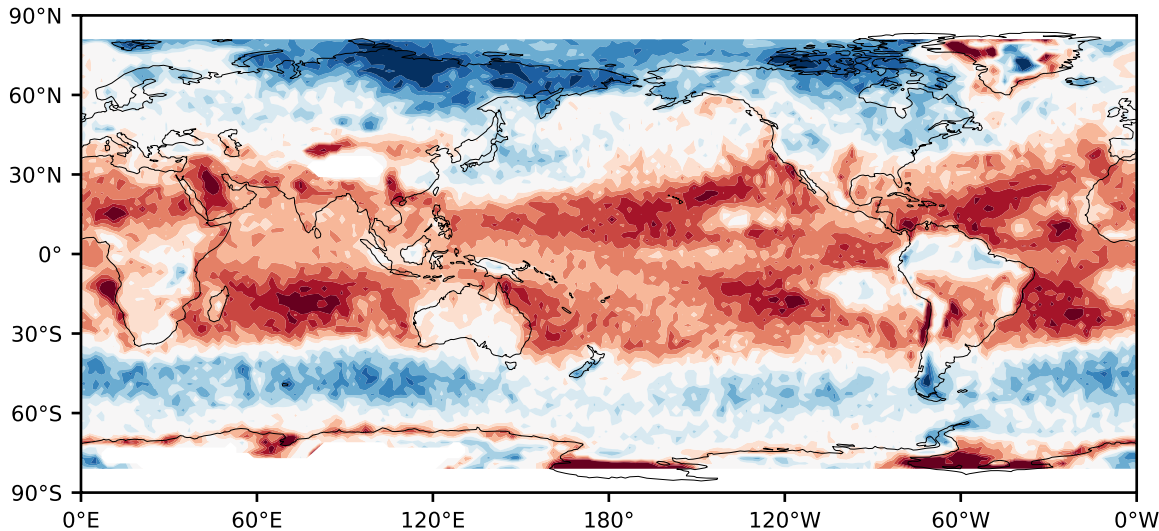

Model - Observations

Max 41.44
Mean -6.91
Min -74.37

RMSE 15.49
CORR 0.85