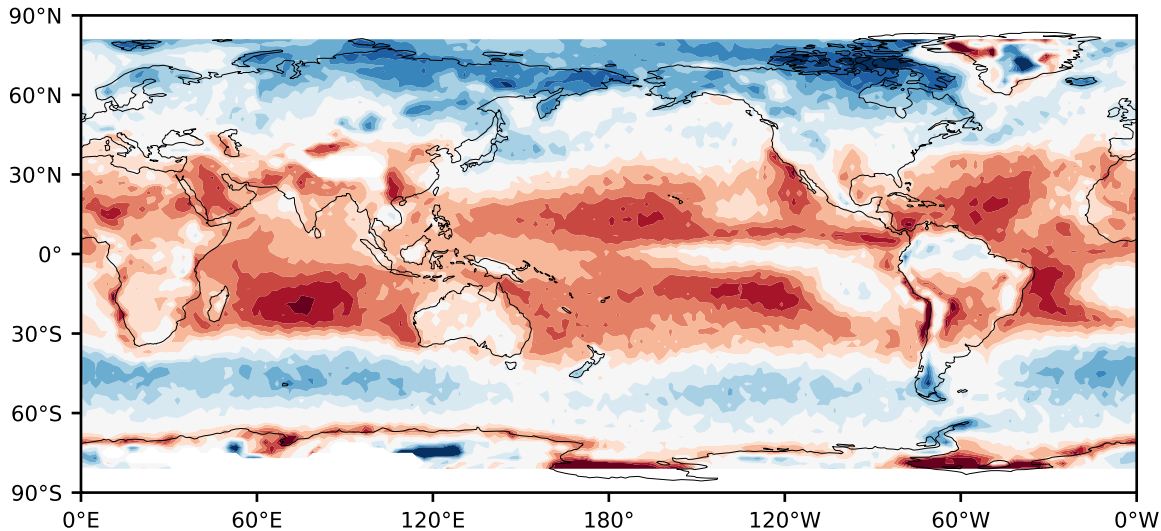

Model - Observations

Max 88.85
Mean -5.74
Min -65.29

RMSE 13.79
CORR 0.88