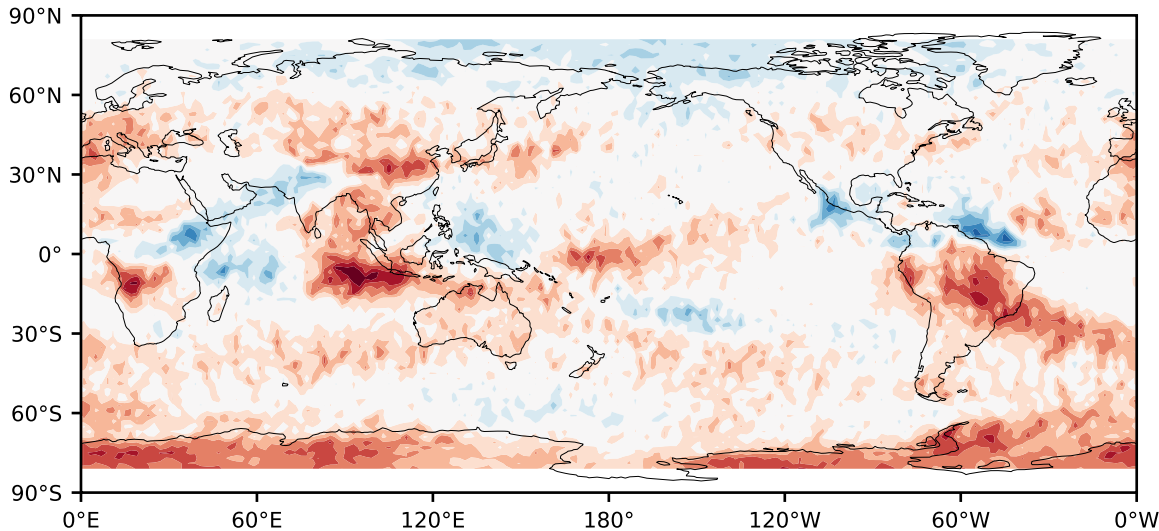

Model - Observations

Max 27.70
Mean -3.79
Min -44.56

RMSE 8.60
CORR 0.87