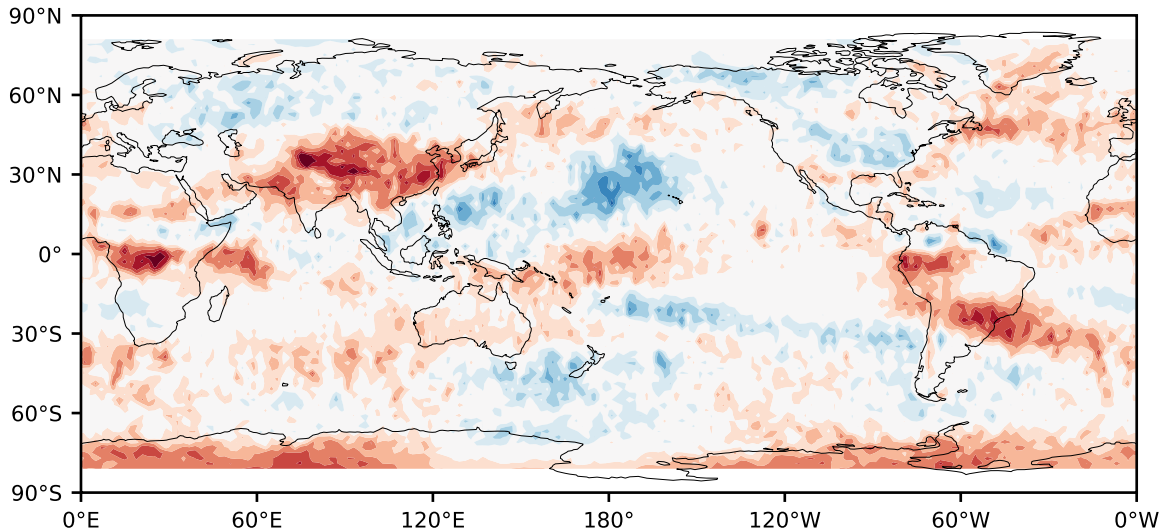

# Model - Observations

Max 28.53  
Mean -2.59  
Min -39.53

RMSE 8.44  
CORR 0.90