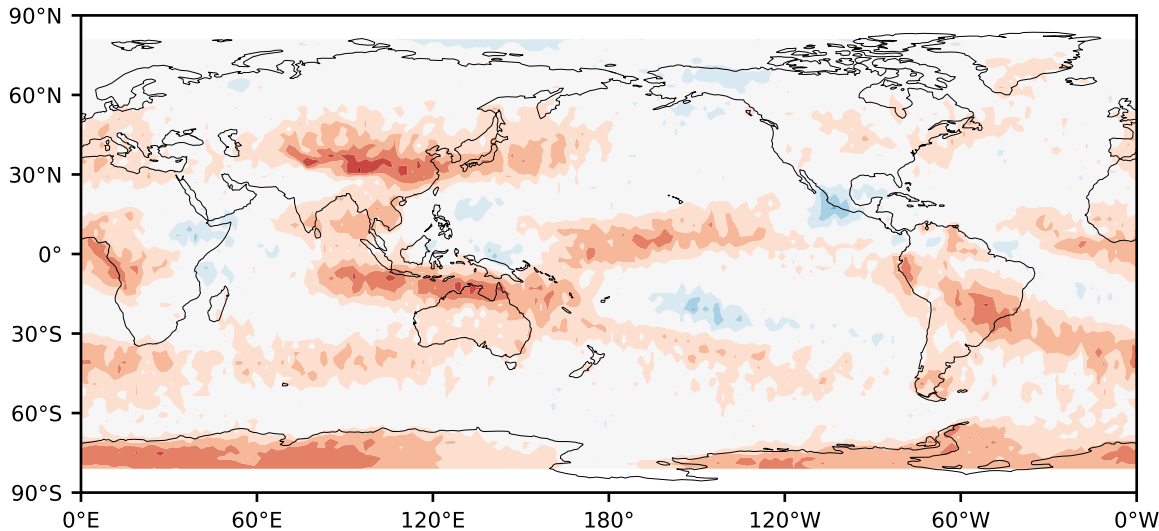

Model - Observations

Max 16.68
Mean -3.88
Min -26.57

RMSE 6.87
CORR 0.90