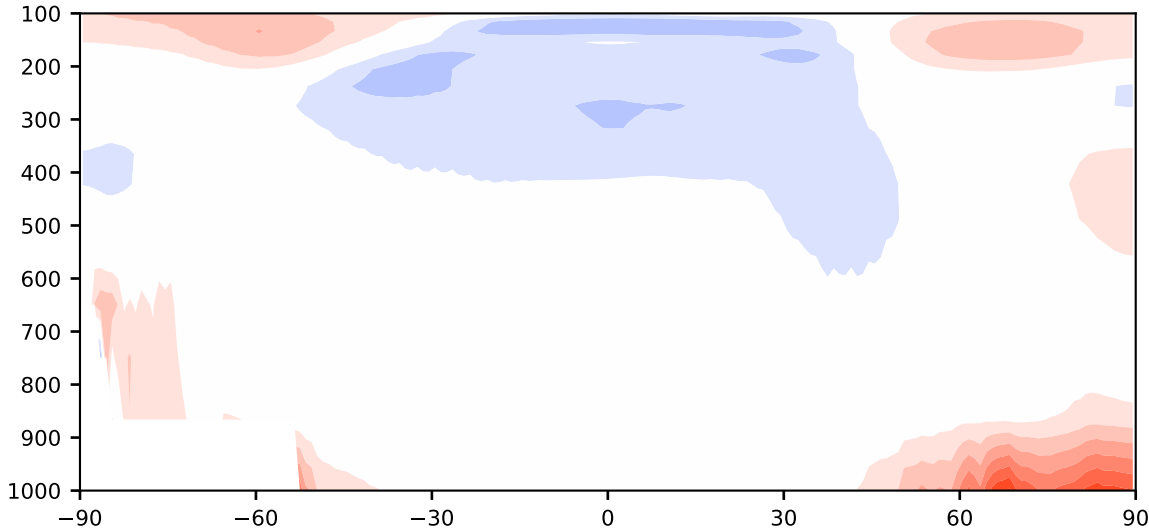

Model - Observations

Max 7.23
Mean -0.02
Min -2.92

RMSE 1.38
CORR 1.00