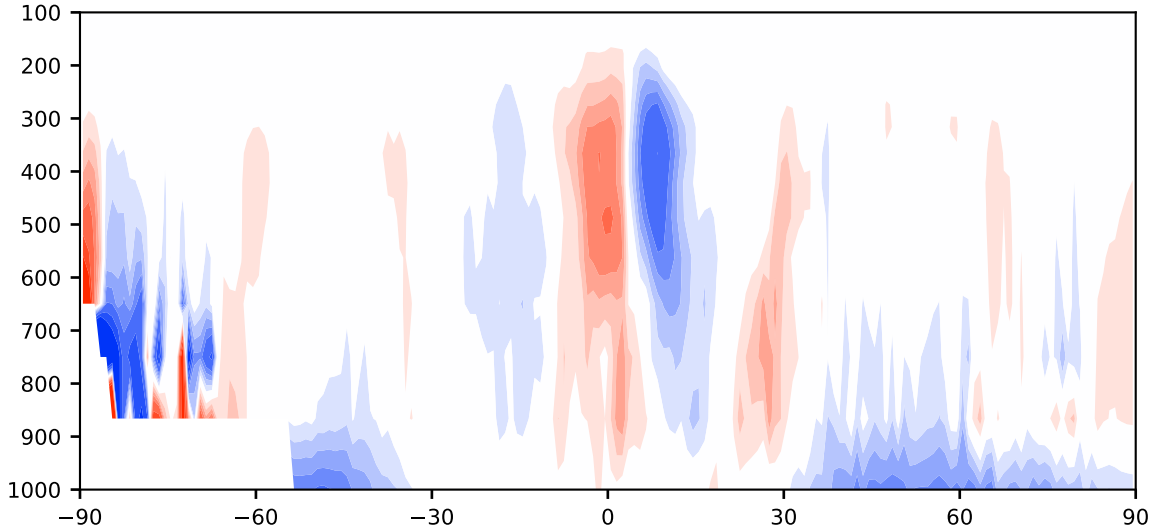

Model - Observations

Max 85.25
Mean -0.38
Min -87.57

RMSE 3.02
CORR 0.94