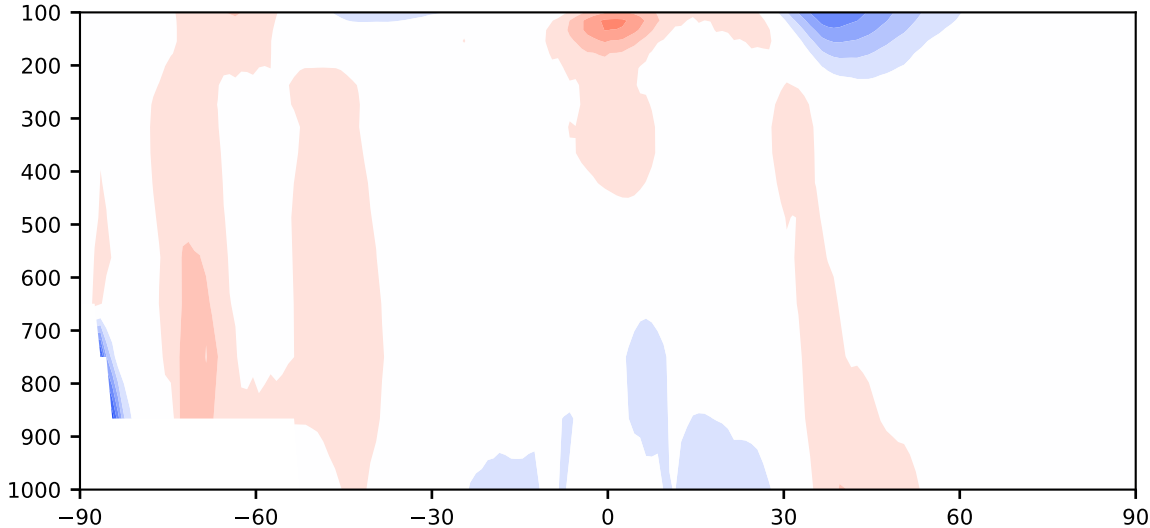

Model - Observations

Max 4.23
Mean 0.25
Min -6.69

RMSE 1.15
CORR 0.99