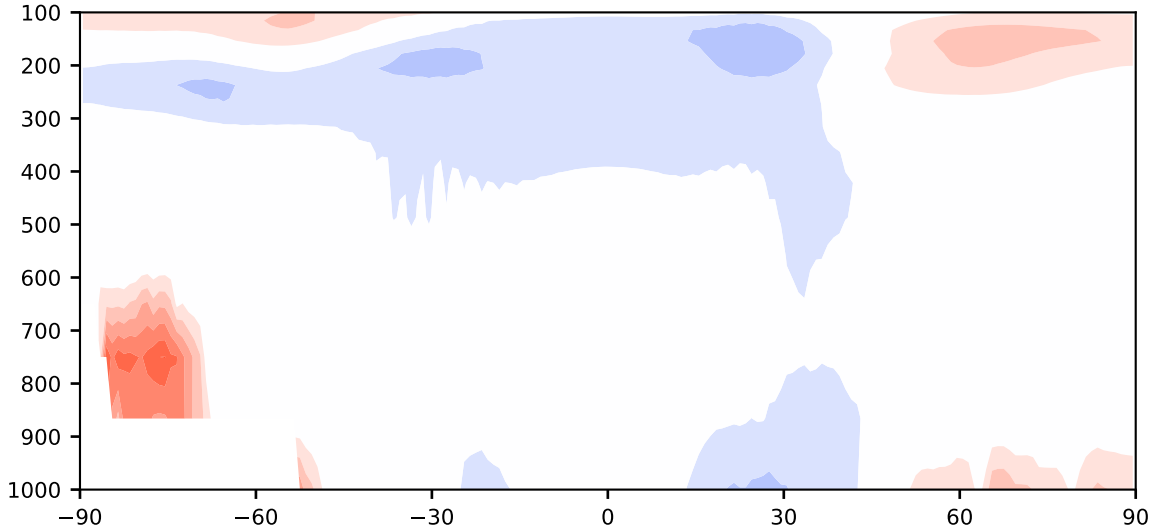

Model - Observations

Max 6.04
Mean -0.31
Min -2.59

RMSE 1.27
CORR 1.00