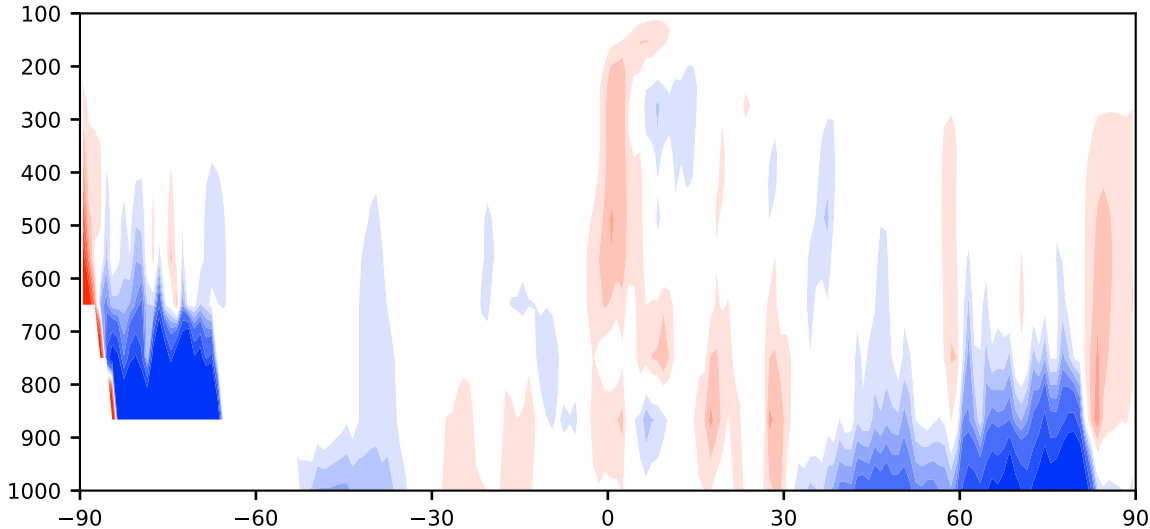

Model - Observations

Max 52.20
Mean -1.33
Min -84.75

RMSE 3.81
CORR 0.92