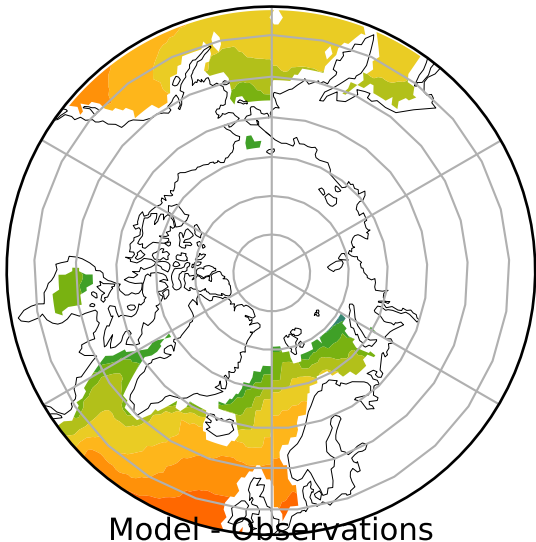

alpha2.min10nc (2-11)
degC

Max 14.90
Mean 8.03
Min -0.11

Model - Observations