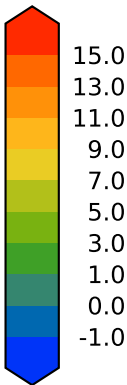

alpha2.min10nc (2-11)
degC

Max 14.90
Mean 8.03
Min -0.11

Model - Observations