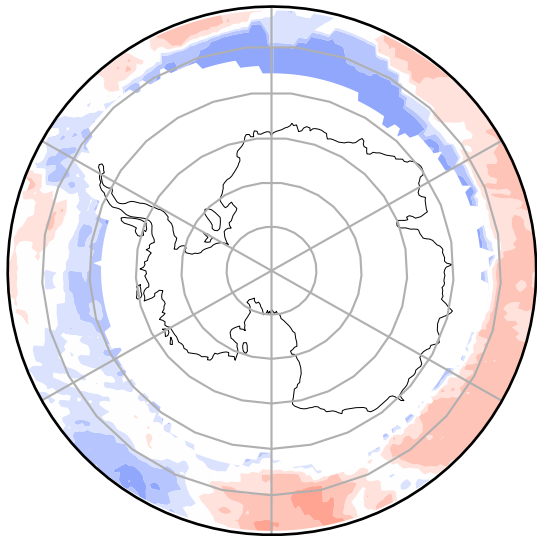

Model - Observations

Max 1.37
Mean -0.07
Min -1.88

RMSE 0.64
CORR 0.95