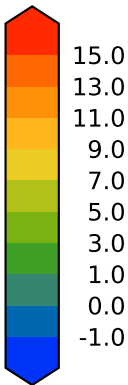

alpha2.min10nc (2-11)
degC

Max 6.58
Mean 1.77
Min -1.05

Model - Observations