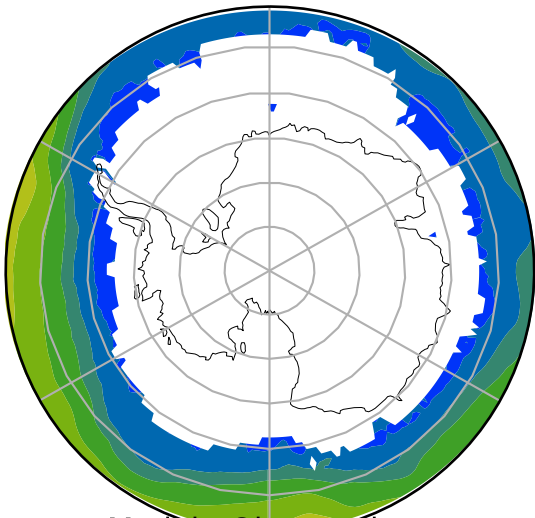

HadISST/OI.v2 (Present Day) (1999-2016)

C

Max	6.25
Mean	0.71
Min	-1.67

15.0
13.0
11.0
9.0
7.0
5.0
3.0
1.0
0.0
-1.0

Model - Observations