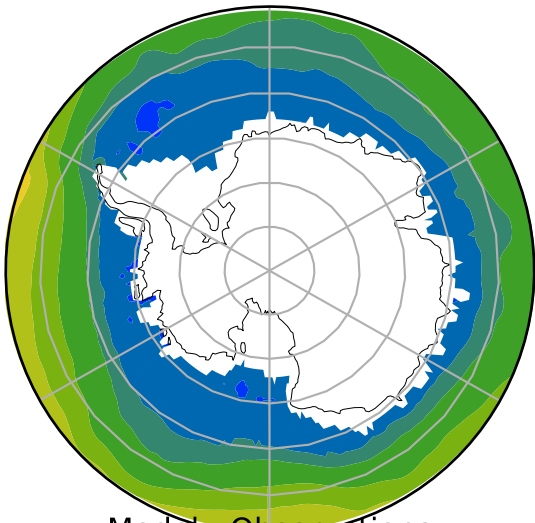

HadISST/OI.v2 (Present Day) (1999-2016)

C

Max	7.75
Mean	1.36
Min	-1.72

15.0
13.0
11.0
9.0
7.0
5.0
3.0
1.0
0.0
-1.0

Model - Observations