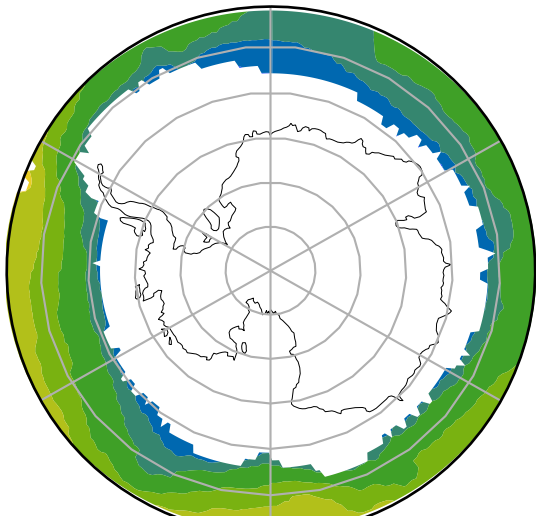

alpha2.min10nc (2-11)  
degC

Max 7.58  
Mean 2.13  
Min -1.14

15.0  
13.0  
11.0  
9.0  
7.0  
5.0  
3.0  
1.0  
0.0  
-1.0

Model - Observations