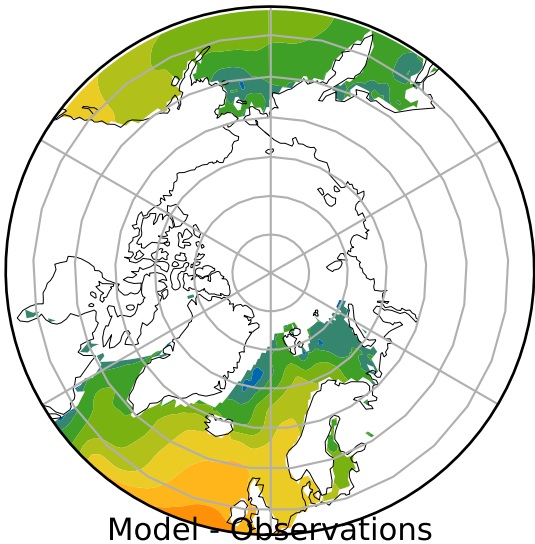

HadISST/OI.v2 (Present Day) (1999-2016)

C

Max	11.93
Mean	4.48
Min	-1.79

15.0
13.0
11.0
9.0
7.0
5.0
3.0
1.0
0.0
-1.0