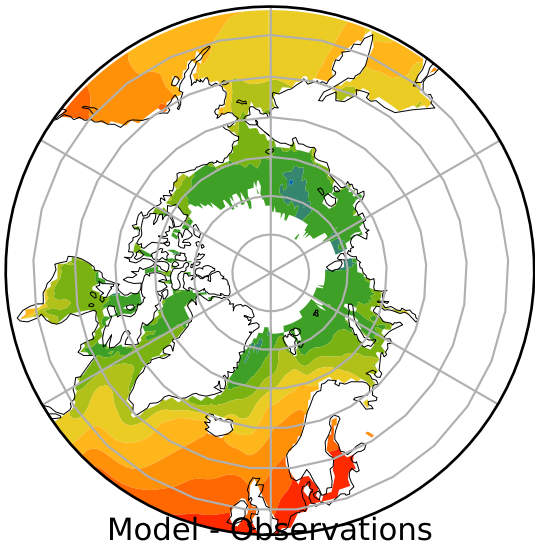

HadISST/OI.v2 (Present Day) (1999-2016)

C

Max	17.91
Mean	7.35
Min	-1.59

15.0
13.0
11.0
9.0
7.0
5.0
3.0
1.0
0.0
-1.0