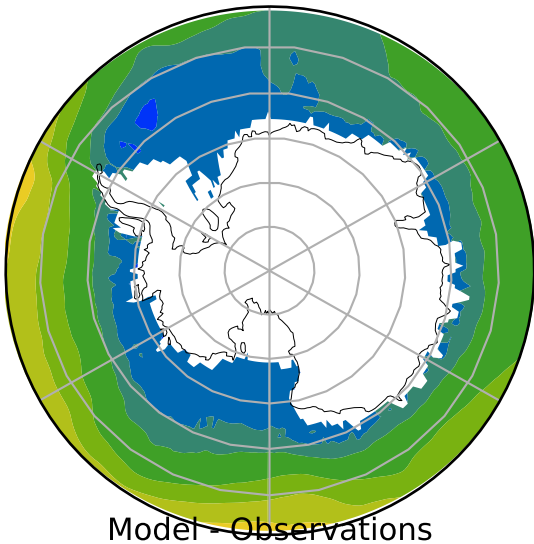

HadISST/OI.v2 (Present Day) (1999-2016)

C

Max	8.09
Mean	1.66
Min	-1.44

15.0
13.0
11.0
9.0
7.0
5.0
3.0
1.0
0.0
-1.0