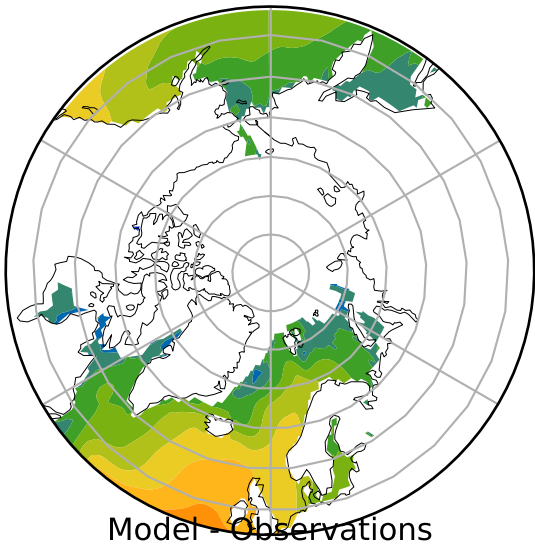

HadISST/OI.v2 (Present Day) (1999-2016)

C

Max	11.79
Mean	4.26
Min	-1.79

15.0
13.0
11.0
9.0
7.0
5.0
3.0
1.0
0.0
-1.0