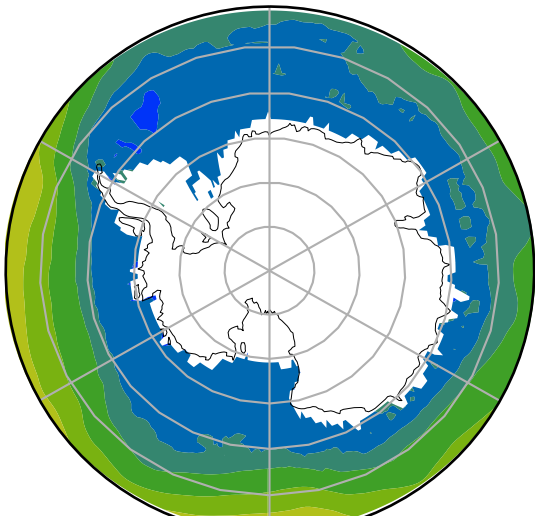

HadISST/OI.v2 (Present Day) (1999-2016)

C

Max	7.10
Mean	0.93
Min	-1.51

15.0
13.0
11.0
9.0
7.0
5.0
3.0
1.0
0.0
-1.0

Model - Observations