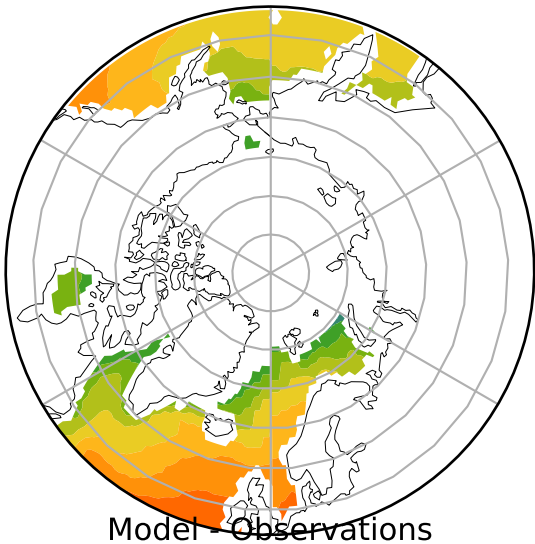

alpha2.min10nc (2-11)
degC

Max 14.90
Mean 8.03
Min -0.11

Model - Observations