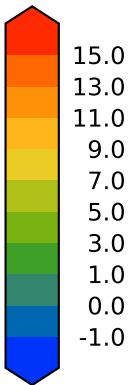

alpha2.min10nc (2-11)
degC

Max 14.90
Mean 8.03
Min -0.11

Model - Observations