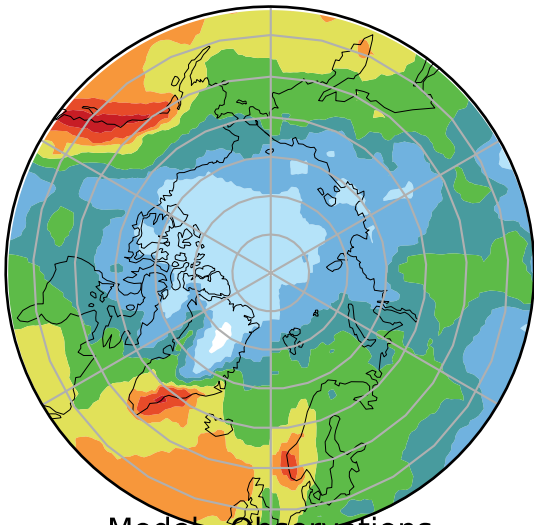

alpha2.min10nc (2-11)
mm/day

Max	9.16
Mean	2.26
Min	0.43

Model - Observations