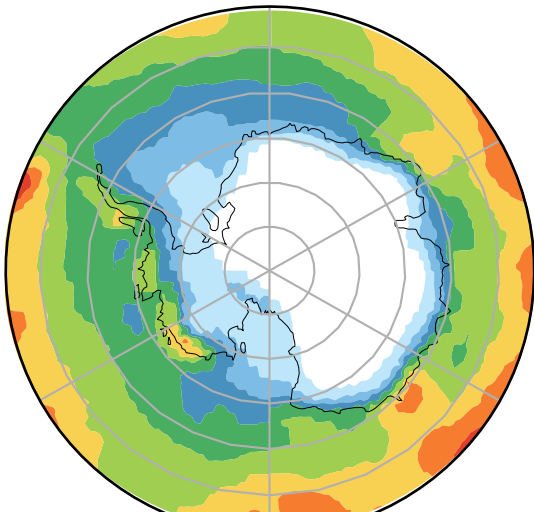

alpha2.min10nc (2-11)
mm/day

Max 4.73
Mean 2.04
Min 0.03

Model - Observations