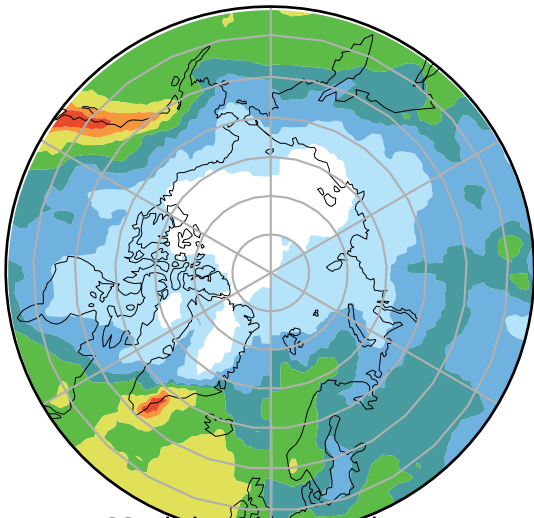

alpha2.min10nc (2-11)
mm/day

Max	6.09
Mean	1.57
Min	0.25

Model - Observations