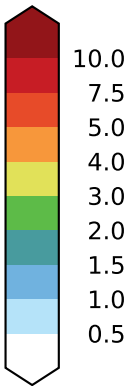

alpha2.min10nc (2-11)
mm/day

Max	6.09
Mean	1.57
Min	0.25

Model - Observations