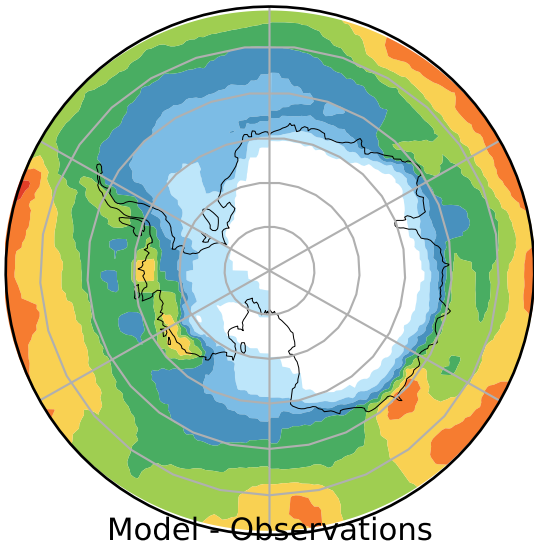

alpha2.min10nc (2-11)  
mm/day

Max 4.55  
Mean 1.93  
Min 0.03

Model - Observations