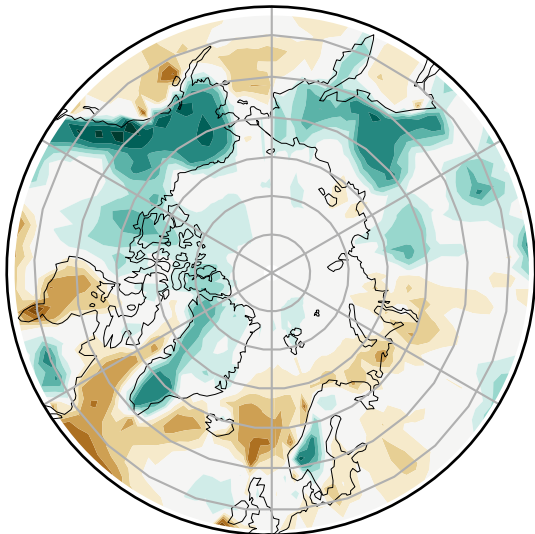

Model - Observations

Max 2.64
Mean 0.06
Min -2.12

RMSE 0.55
CORR 0.78