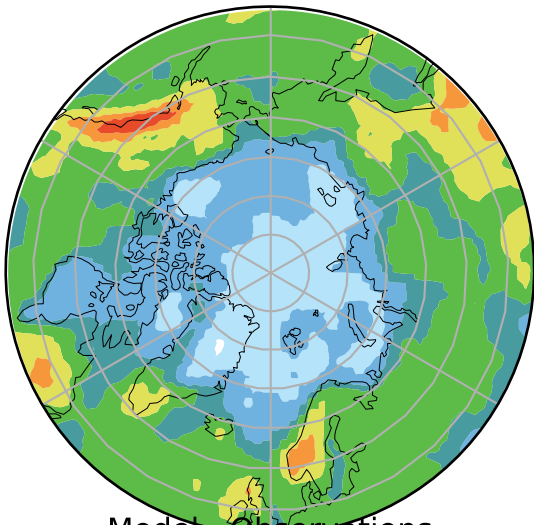

alpha2.min10nc (2-11)
mm/day

Max	5.97
Mean	2.06
Min	0.47

Model - Observations