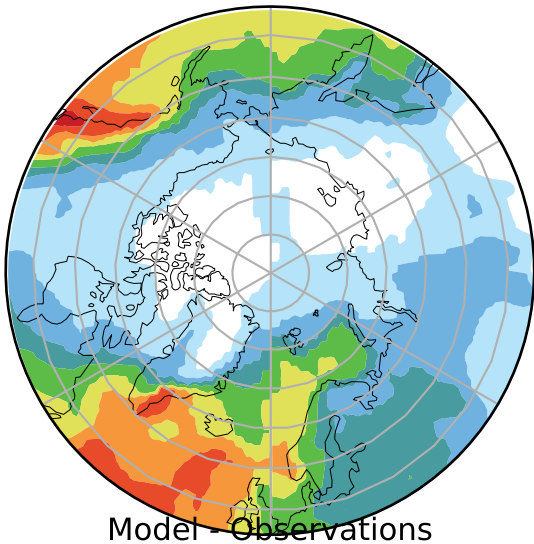

alpha2.min10nc (2-11)  
mm/day

Max	9.40
Mean	1.72
Min	0.25

Model - Observations