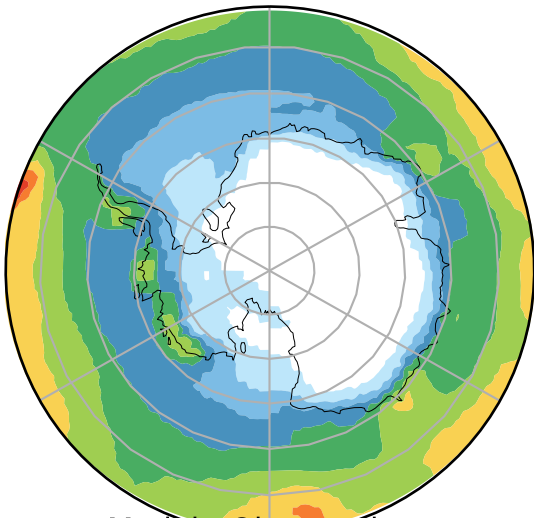

alpha2.min10nc (2-11)  
mm/day

Max 4.63  
Mean 1.78  
Min 0.05

Model - Observations