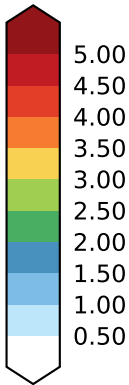

alpha2.min10nc (2-11)  
mm/day

Max 4.63  
Mean 1.78  
Min 0.05

Model - Observations