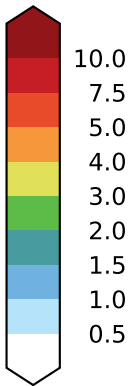

alpha2.min10nc (2-11)
mm/day

Max	6.93
Mean	1.90
Min	0.35

Model - Observations