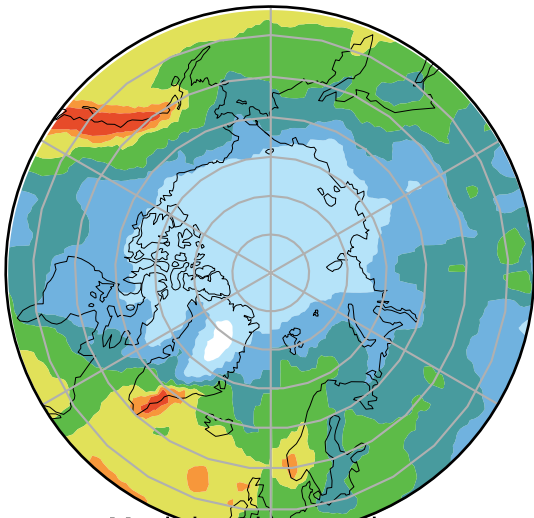

alpha2.min10nc (2-11)
mm/day

Max	6.93
Mean	1.90
Min	0.35

Model - Observations