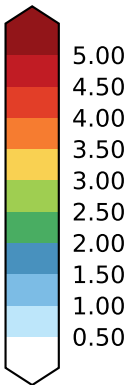

alpha2.min10nc (2-11)
mm/day

Max	4.23
Mean	1.70
Min	0.04

Model - Observations