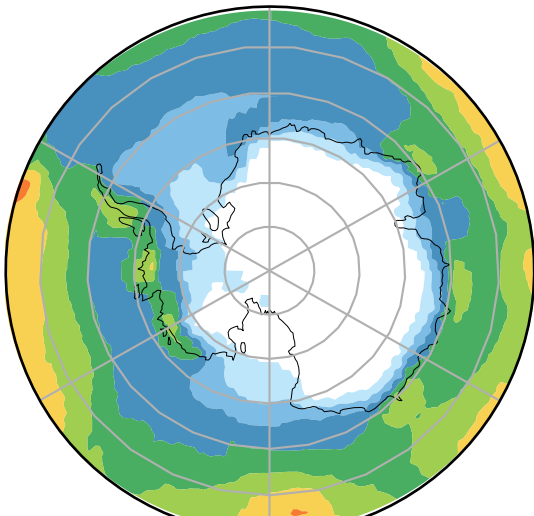

alpha2.min10nc (2-11)
mm/day

Max	4.23
Mean	1.70
Min	0.04

Model - Observations