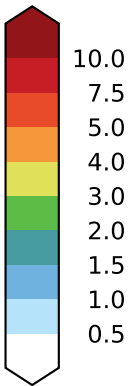

alpha2.min10nc (2-11)
mm/day

Max	9.16
Mean	2.26
Min	0.43

Model - Observations