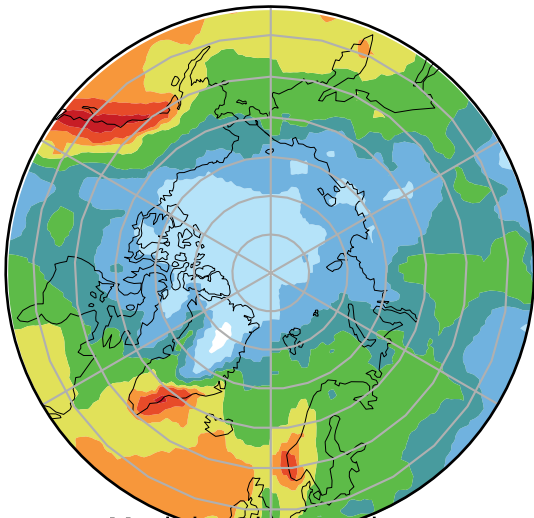

alpha2.min10nc (2-11)
mm/day

Max	9.16
Mean	2.26
Min	0.43

Model - Observations