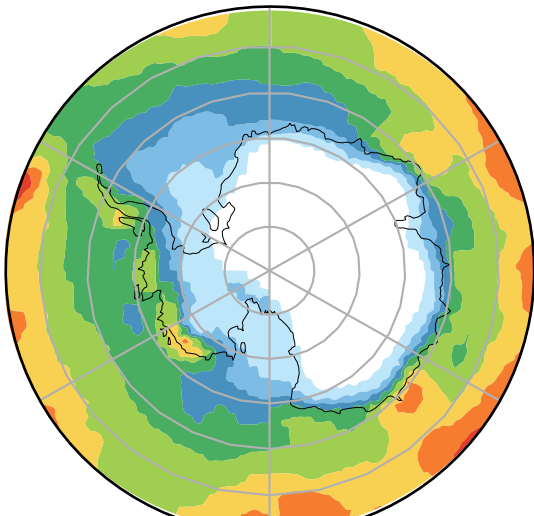

alpha2.min10nc (2-11)  
mm/day

Max	4.73
Mean	2.04
Min	0.03

Model - Observations