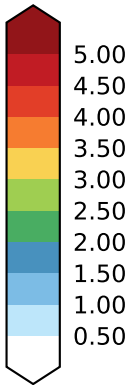

alpha2.min10nc (2-11)
mm/day

Max 4.55
Mean 1.93
Min 0.03

Model - Observations