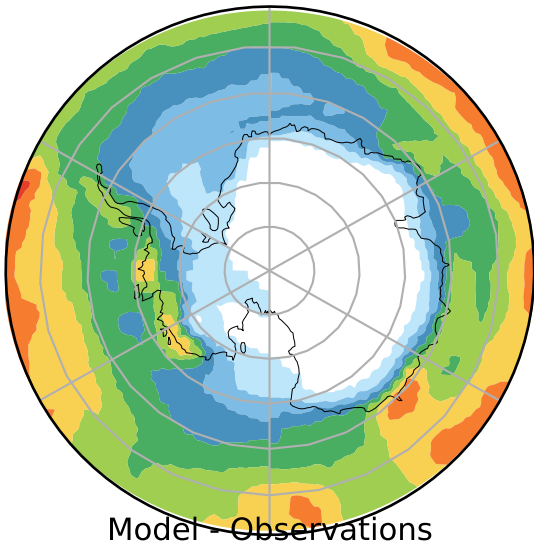

alpha2.min10nc (2-11)
mm/day

Max 4.55
Mean 1.93
Min 0.03

Model - Observations