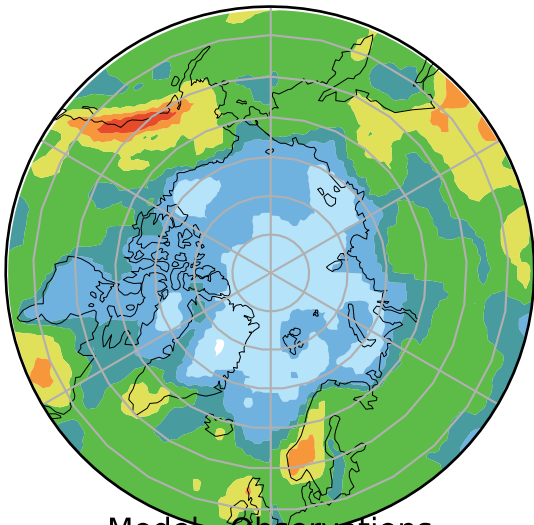

alpha2.min10nc (2-11)  
mm/day

Max	5.97
Mean	2.06
Min	0.47

Model - Observations