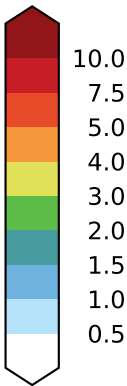

alpha2.min10nc (2-11)  
mm/day

Max	5.97
Mean	2.06
Min	0.47

Model - Observations