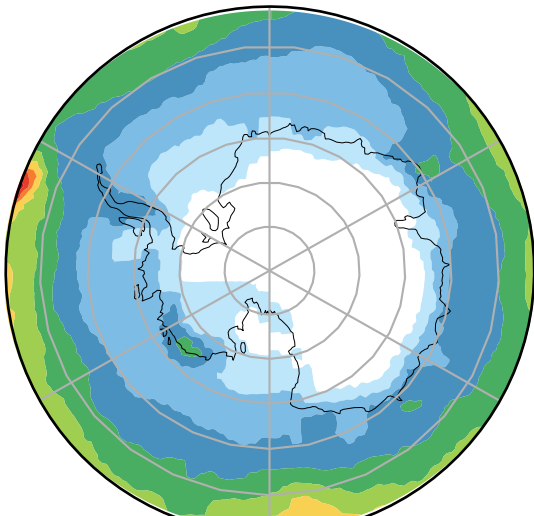

alpha2.min10nc (2-11)
mm/day

Max 5.07
Mean 1.43
Min 0.07

Model - Observations