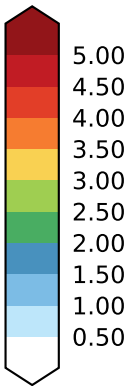

alpha2.min10nc (2-11)
mm/day

Max 5.07
Mean 1.43
Min 0.07

Model - Observations