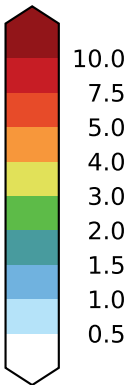

alpha2.min10nc (2-11)
mm/day

Max	9.40
Mean	1.72
Min	0.25

Model - Observations