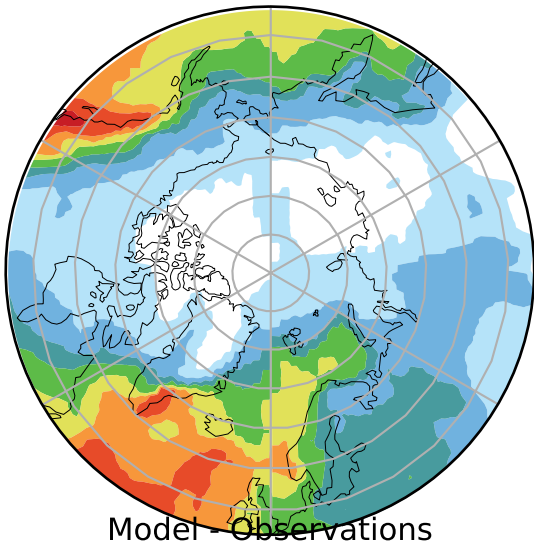

alpha2.min10nc (2-11)
mm/day

Max	9.40
Mean	1.72
Min	0.25

Model - Observations