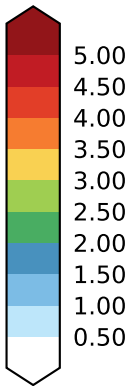

alpha2.min10nc (2-11)
mm/day

Max 4.63
Mean 1.78
Min 0.05

Model - Observations