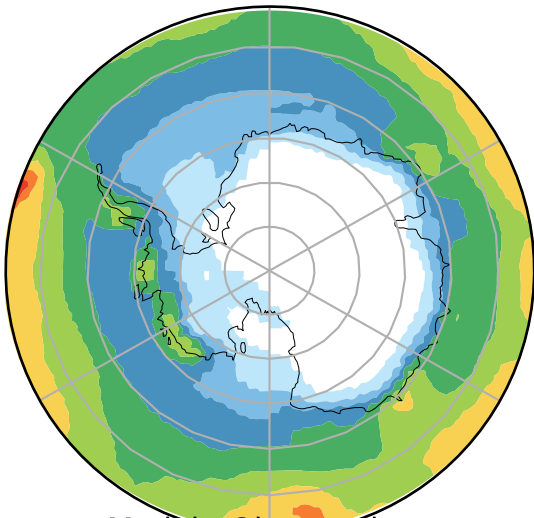

alpha2.min10nc (2-11)
mm/day

Max 4.63
Mean 1.78
Min 0.05

Model - Observations