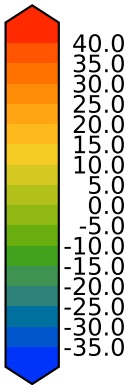

alpha2.min10nc (2-11)
DegC

Max 23.84
Mean 8.92
Min -10.48

Model - Observations