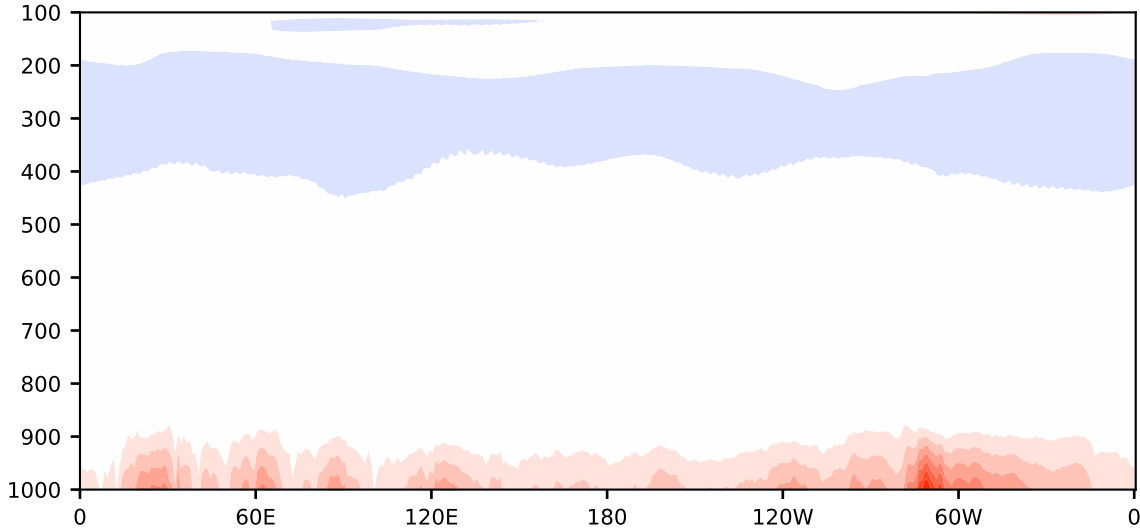

Model - Observations

Max 8.24
Mean -0.09
Min -1.81

RMSE 1.13
CORR 1.00