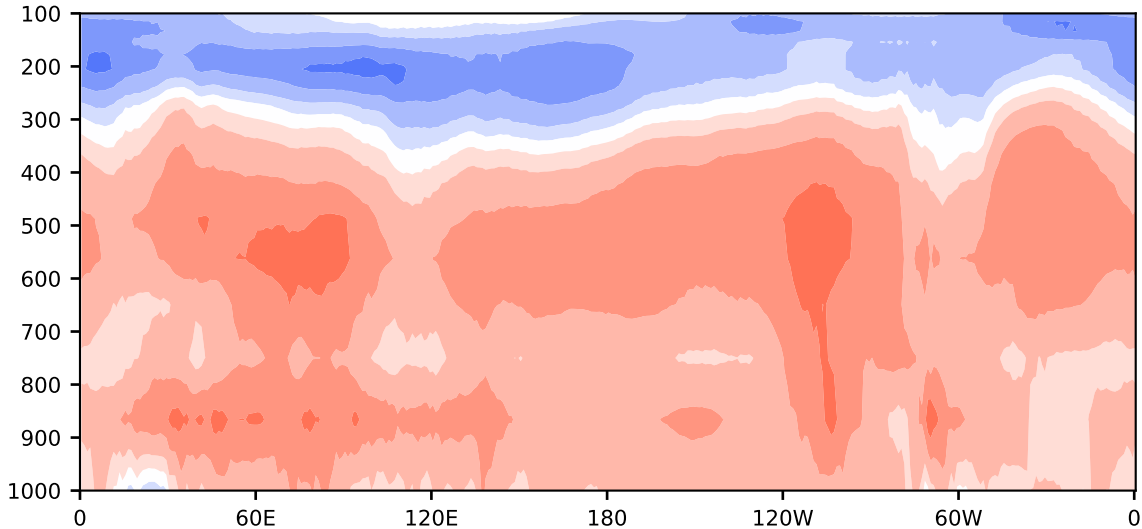

# Model - Observations

Max 11.47  
Mean 3.21  
Min -10.10

RMSE 5.37  
CORR 0.95