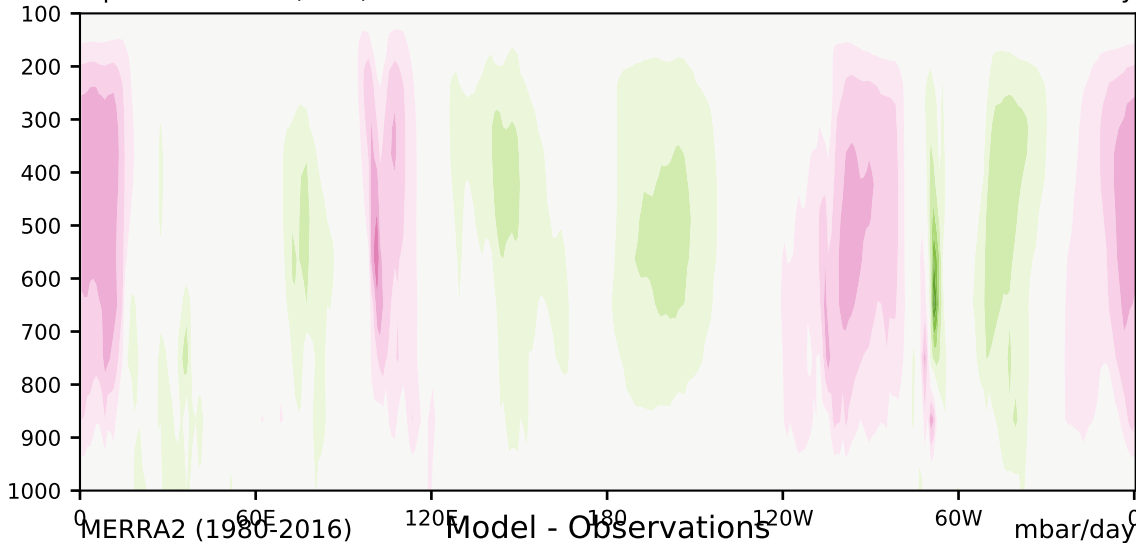

alpha2.min10nc (2-11)

mbar/day

Max 25.31
Mean -0.24
Min -32.69

35.0
30.0
25.0
20.0
15.0
10.0
5.0
-5.0
-10.0
-15.0
-20.0
-25.0
-30.0
-35.0