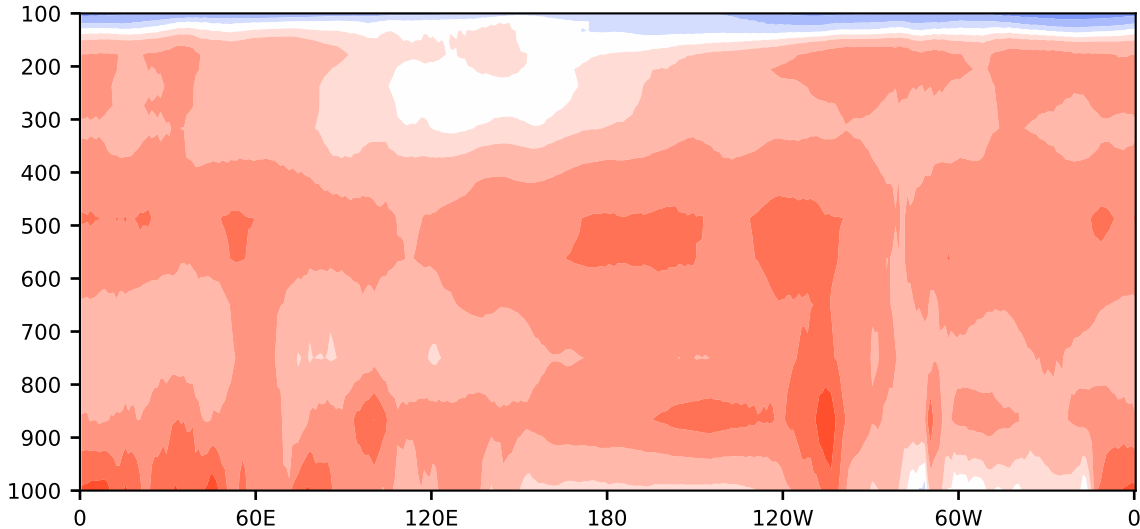

Model - Observations

Max 14.84
Mean 5.65
Min -8.18

RMSE 5.78
CORR 0.97