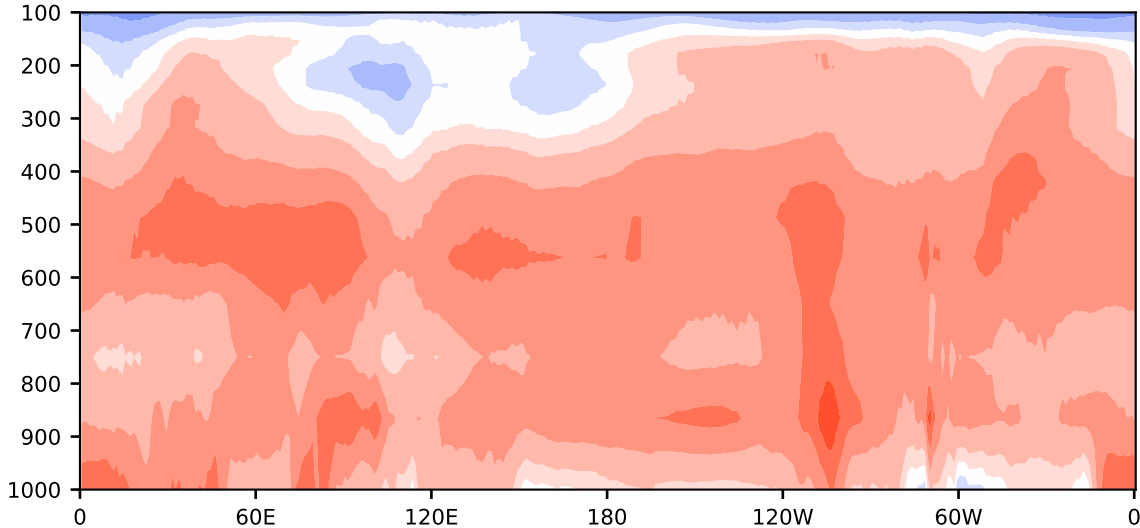

Model - Observations

Max 14.60
Mean 5.20
Min -7.25

RMSE 5.51
CORR 0.97