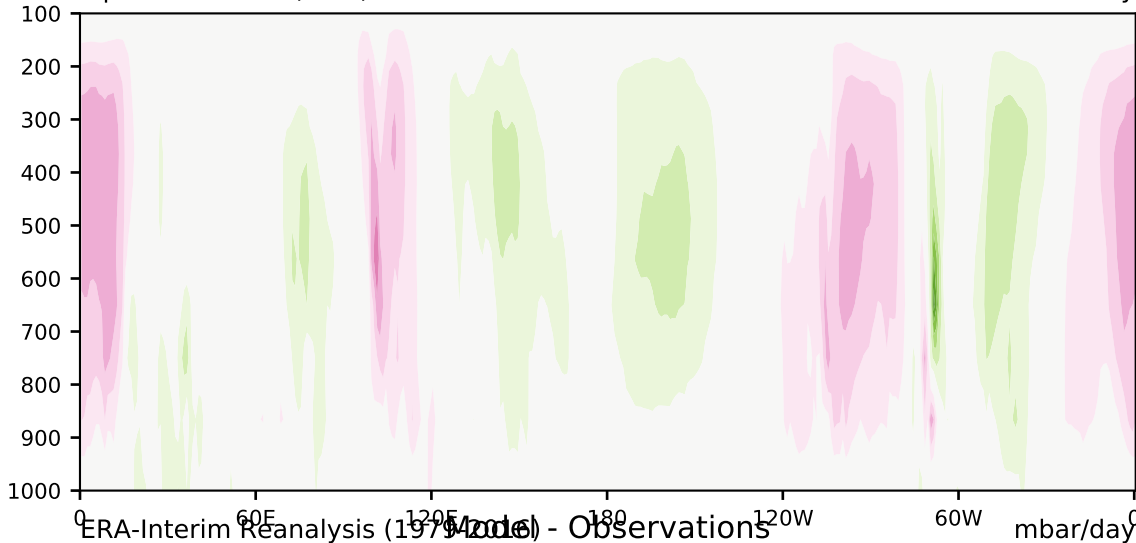

alpha2.min10nc (2-11)

mbar/day

Max 25.31
Mean -0.24
Min -32.69

35.0
30.0
25.0
20.0
15.0
10.0
5.0
-5.0
-10.0
-15.0
-20.0
-25.0
-30.0
-35.0