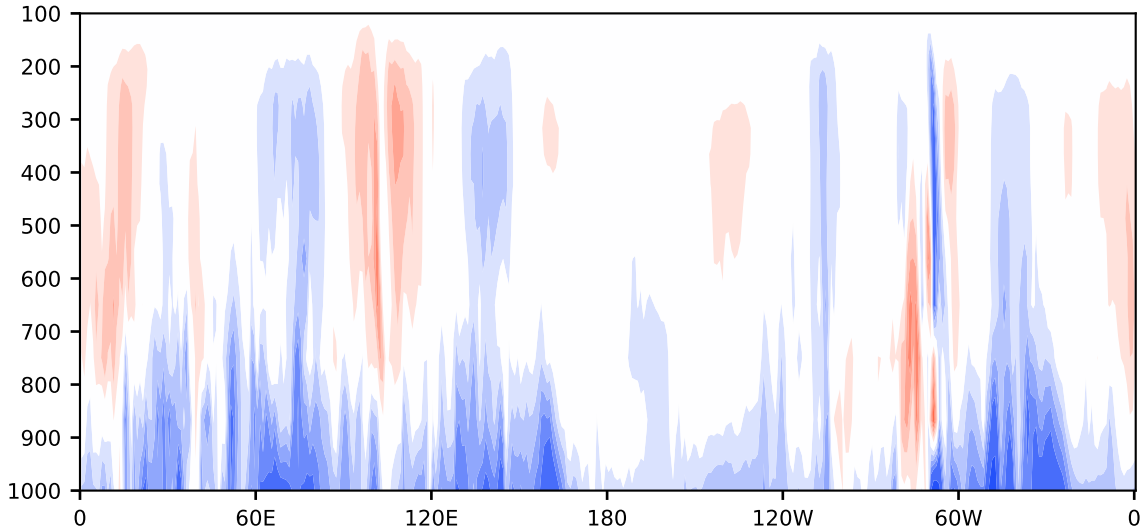

# Model - Observations

Max 12.10  
Mean -1.27  
Min -19.54

RMSE 2.84  
CORR 0.79