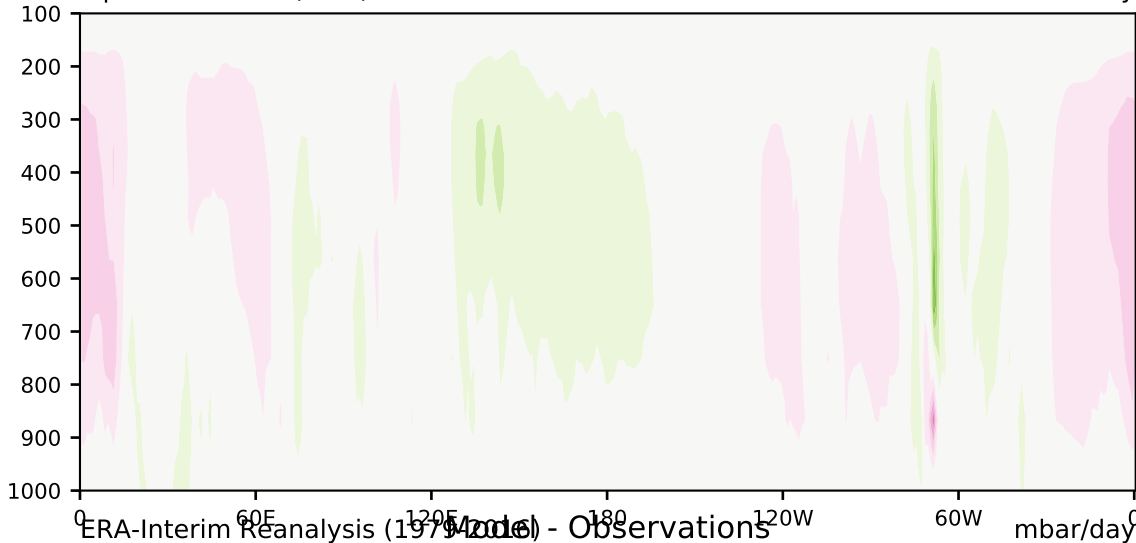

alpha2.min10nc (2-11)

mbar/day

Max 22.85
Mean -0.25
Min -27.19

35.0
30.0
25.0
20.0
15.0
10.0
5.0
-5.0
-10.0
-15.0
-20.0
-25.0
-30.0
-35.0