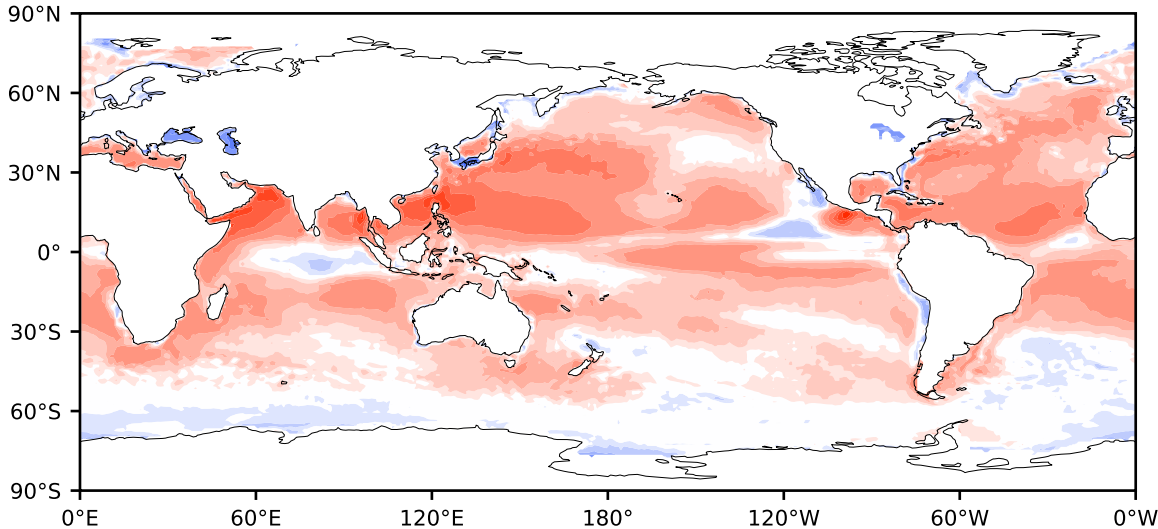

Model - Observations

Max 182.43
Mean 19.26
Min -134.75

RMSE 30.98
CORR 0.95